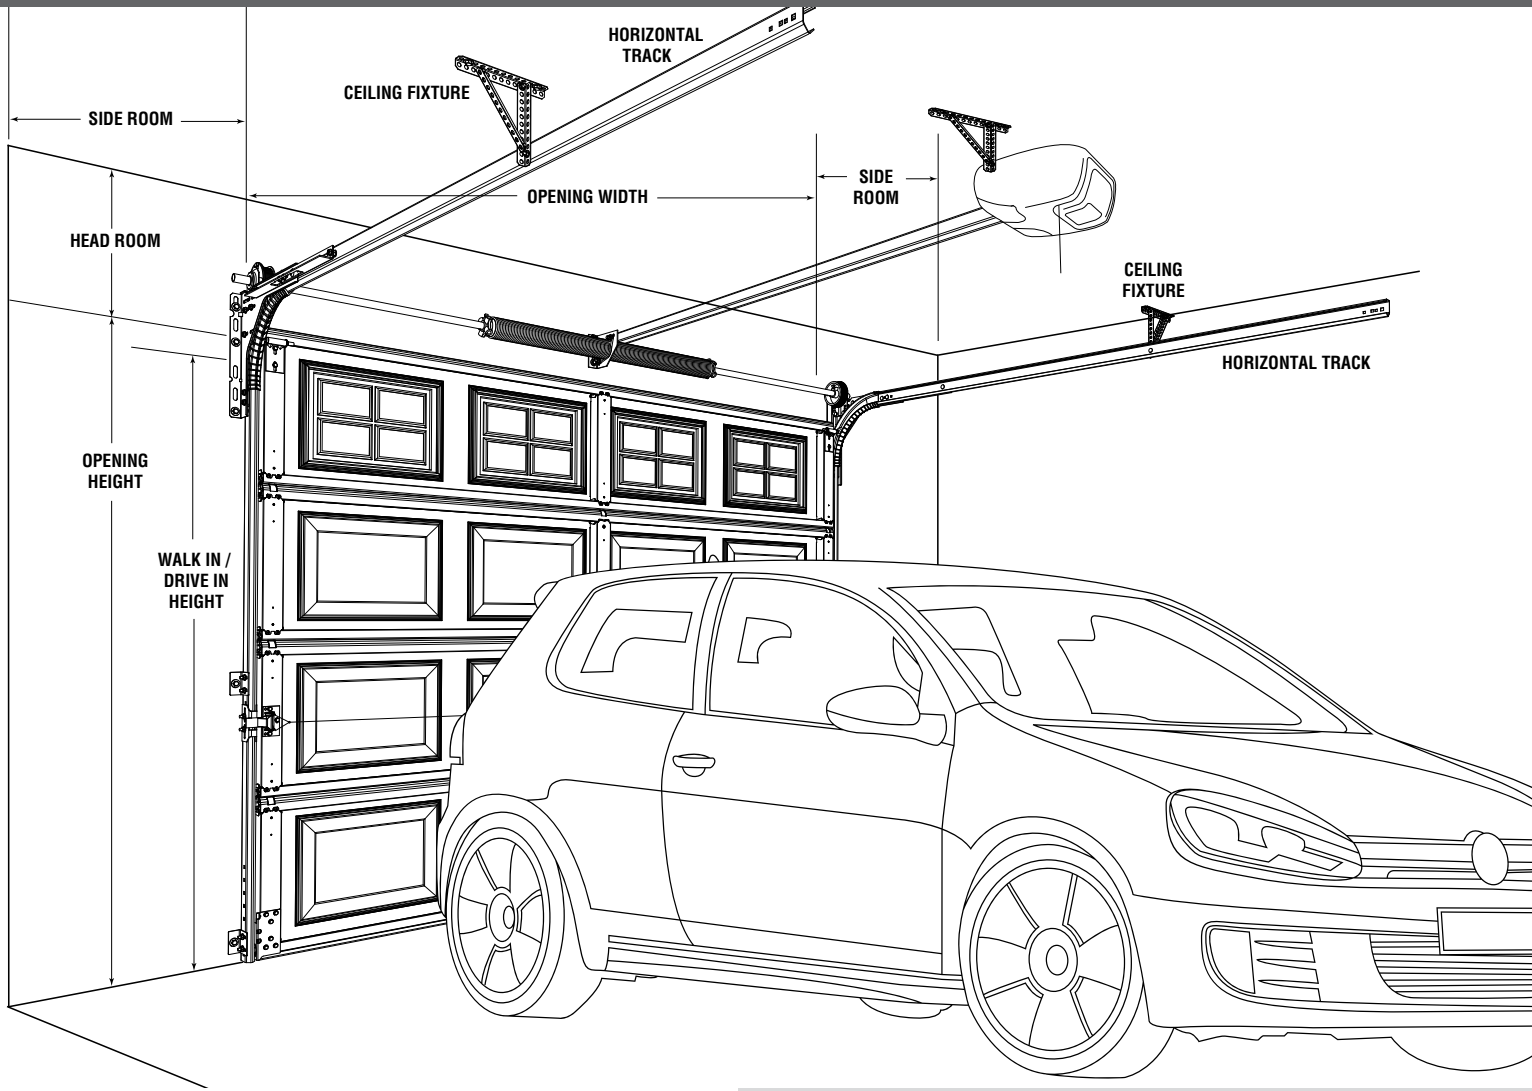

THERE'S SO MUCH MORE BEHIND A DOOR

Sectional Garage Doors

The Sectional garage door offers the greatest degree of aesthetic adaptability. It comprises a number of large sections or panels that come in a wide range of designs and colours. Sectional Garage Doors are most commonly made from pressed steel, but can be manufactured from timber to provide a more natural look.

B&D also offers Australia's premium Pinchfree sectional garage door, the Panelift, which has been designed so that there's little chance of fingers being caught between panels, either inside or out.

FEATURES & BENEFITS

- Large range of designs and profiles available
- They open upwards and run parallel to the ceiling
- Unlike traditional 'tilt' doors, they do not swing outwards to open
- Vehicles can be parked right up to the front of the garage door without impeding its opening
- In the event of damage, sections or panels can be replaced individually
- Require little headroom
- Fit easily into very wide openings