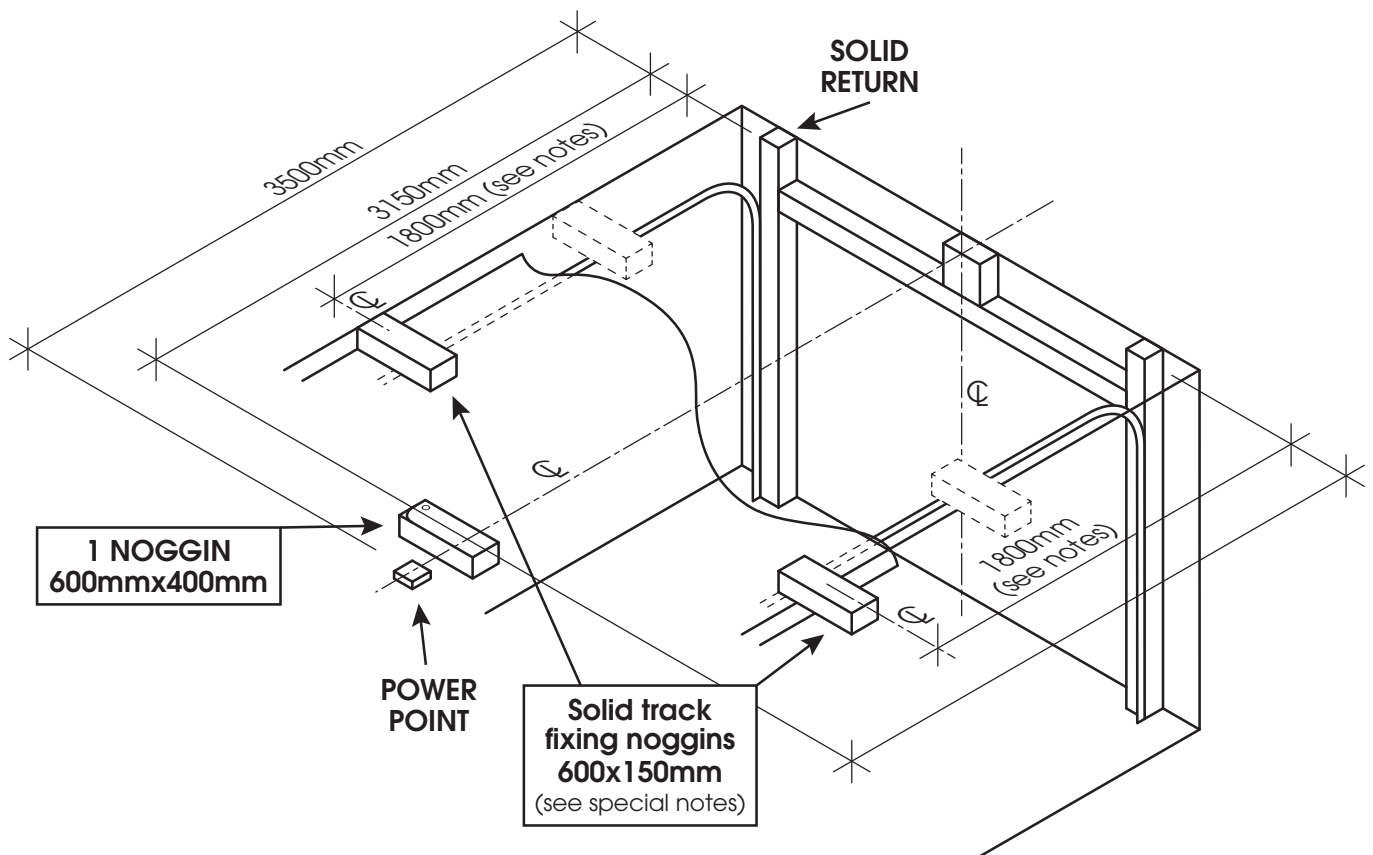

## structural fixing detail

For doors up to 2790mm high x openings up to 3100mm wide

Please follow diagram for correct installation

**NOTES:** Doors higher than 2230mm will require two additional fixings at 2400mm.