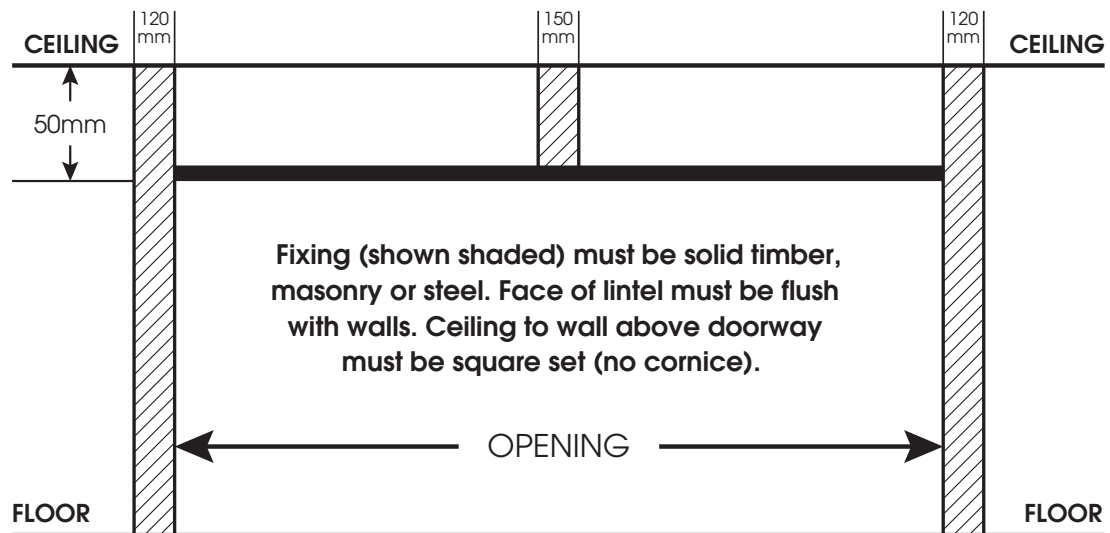

## structural fixing detail

For doors up to 2790mm high x openings up to 3100mm wide

Please follow diagram for correct installation

**NOTES:** Doors higher than 2230mm will require two additional fixings at 2400mm.