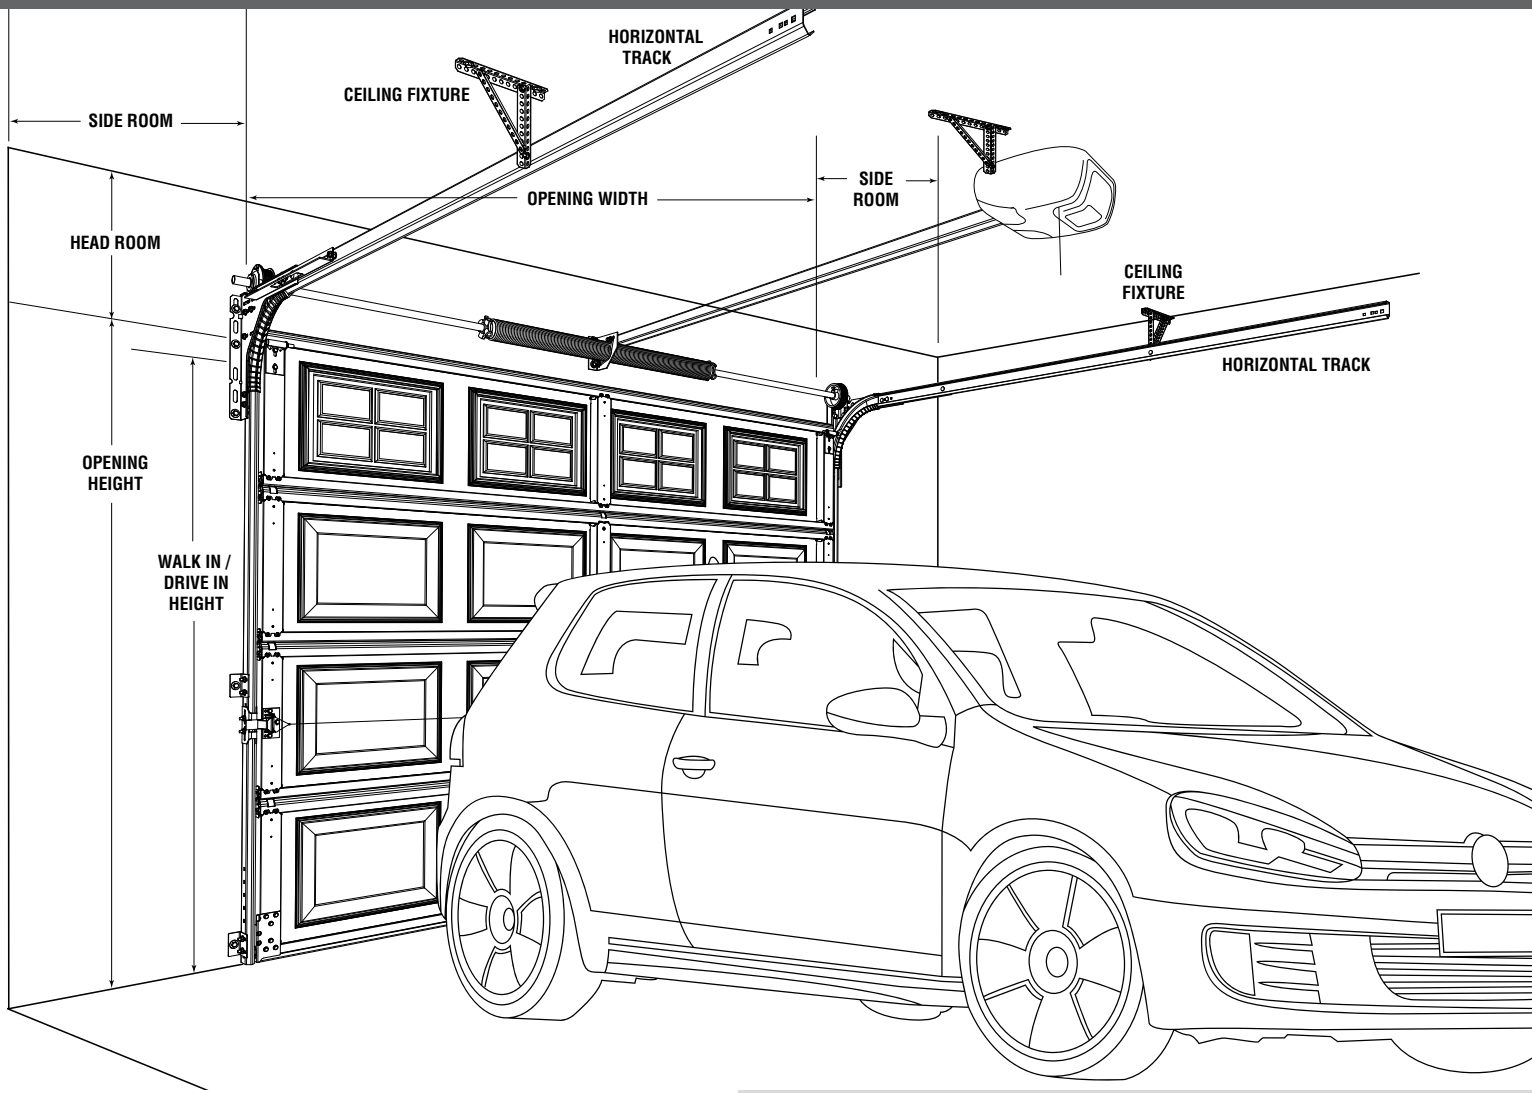

THERE'S SO MUCH MORE BEHIND A DOOR

Sectional Garage Doors

The Sectional garage door offers the greatest degree of aesthetic adaptability. It comprises a number of large sections or panels that come in a wide range of designs and colours. Sectional Garage Doors are most commonly made from pressed steel, but can be manufactured from timber to provide a more natural look.

B&D also offers Australia's premium Pinchfree sectional garage door, the Panelift, which has been designed so that there's little chance of fingers being caught between panels, either inside or out.

FEATURES & BENEFITS

- Large range of designs and profiles available
- They open upwards and run parallel to the ceiling
- Unlike traditional 'tilt' doors, they do not swing outwards to open
- Vehicles can be parked right up to the front of the garage door without impeding its opening
- In the event of damage, sections or panels can be replaced individually
- Require little headroom
- Fit easily into very wide openings